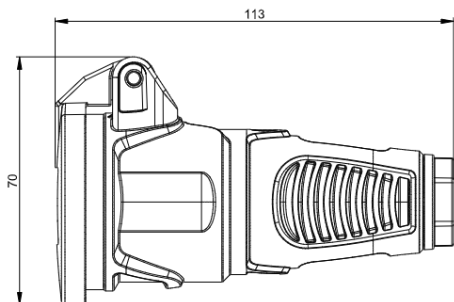

Connector IP54 with hinged lid

Safety connectors Series TAURUS2

- rubber version (housing TPE, contact carriers PA6) or
- solid rubber version (housing TPE, contact carriers TPE)
- Austrian/German or French/Belgian system
- with or without shutter
- with hinged lid
- standard color: housing black (similar to RAL9005) / ring and hinged lid red (similar to RAL3000)
- Protection class: **IP54** splashproof

Safety connector: Austrian/German system IP54 with hinged lid

Version	Rubber	Solid rubber
Contact carriers	polyamide (PA6)	rubber (TPE)
Austrian/German	2512-sr	2522-sr
Austrian/German with shutter	2512-sr.c	-

pack. unit=20 pcs.

Safety connector: French/Belgian system IP54 with hinged lid

Version	Rubber	Solid rubber
Contact carriers	polyamide (PA6)	rubber (TPE)
French/Belgian	2412-srw	-
French/Belgian with shutter	2412-srcw	-