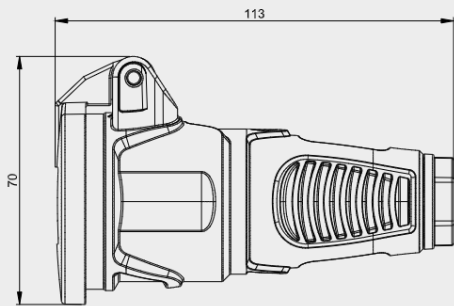

Connector IP54 with hinged lid

Safety connectors Series TAURUS2

- rubber version (housing TPE, contact carriers PA6) or
- solid rubber version (housing TPE, contact carriers TPE)
- Austrian/German or French/Belgian system
- with or without shutter
- with hinged lid
- standard color: housing black (similar to RAL9005) / ring and hinged lid red (similar to RAL3000)
- Protection class: **IP54** splashproof

Safety connector: Austrian/German system IP54 with hinged lid

Version	Rubber	Solid rubber
Contact carriers	polyamide (PA6)	rubber (TPE)
Austrian/German	2512-sr	2522-sr
Austrian/German with shutter	2512-sr.c	-

pack. unit=20 pcs.

Safety connector: French/Belgian system IP54 with hinged lid

Version	Rubber	Solid rubber
Contact carriers	polyamide (PA6)	rubber (TPE)
French/Belgian	2412-srw	-
French/Belgian with shutter	2412-srcw	-

pack. unit=20 pcs.